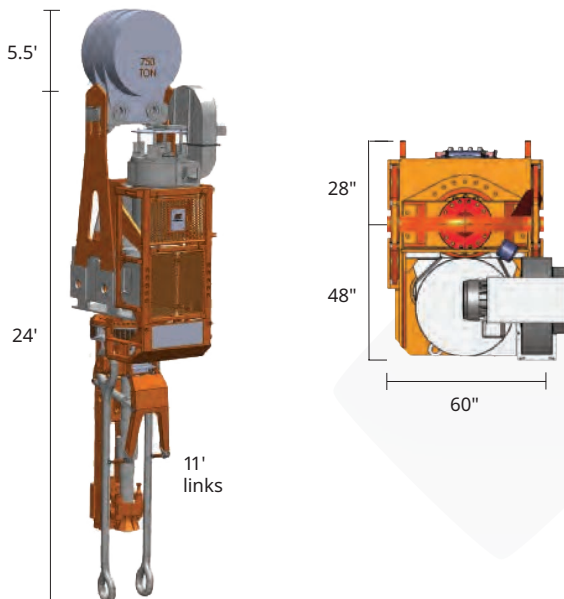

GDM 750/850

The GDM 750/850 is designed to be the most robust and torque dominant top drive available on the market today. The GDM 750/850 gearbox was designed to be the most durable gearbox in the industry aimed at future drilling needs which demanded longer reach horizontal wells and more aggressive down-hole requirements.

GDM 750/850	1200HP	1500HP
Load Rating (tons)	750	850
Breakout Torque	100,000	110,000
Continuous Torque	55,000	73,500
Max Speed (RPM)	250	250
Motor Horsepower	1200 HP	1500 HP
Hook Weight (lbs)	39,000	44,000
Mud Path	7,500 psi	
	Standard 4" (Optional 3")	

061724

SUR·LOCK

CALIBER

TRU·FLOW

PATRIOT™

LOGAN
Power Swivel