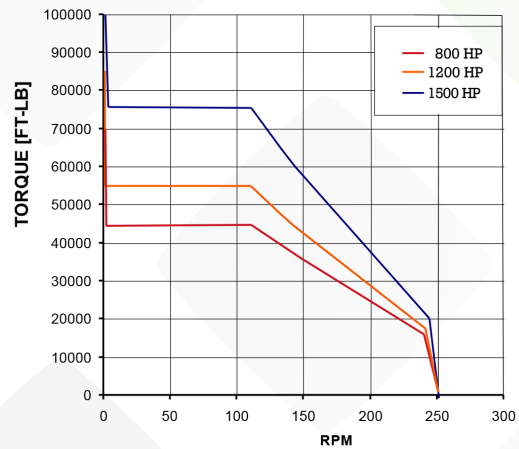

GDM 500/650

The GDM 500/650 is our most advanced top drive system. It features a powerful, upgraded gearbox design that can handle any drilling demands.

The GDM 500/650 creates the most torque in its class. It comes standard with built-in predictive, preventative maintenance software to get the most out of your investment.

FEATURES

- ◆ Different power options; A/C and D/C drilling motors
- ◆ 7 5/8" main shaft that can be re-threaded up to three times
- ◆ Designed for rugged use in extreme climates

GDM 500/650	800HP	1200HP	1500HP
Load Rating (tons)	500	650	650
Breakout Torque	70,000	85,000	100,000
Continuous Torque	45,500	55,000	76,000
Max Speed (RPM)	250	250	250
Motor Horsepower	800 HP	1200 HP	1500 HP
Hook Weight (lbs)	33,000	38,000	38,000
Mud Path	5,000 psi (Optional 7,500 psi)		
	Standard 3" (Optional 4")		