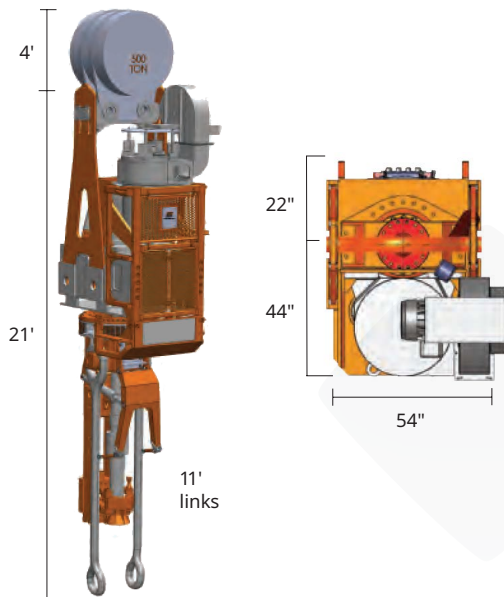

GDM 500/650

The GDM 500/650 is our most advanced top drive system. It features a powerful, upgraded gearbox design that can handle any drilling demands.

The GDM 500/650 creates the most torque in its class. It comes standard with built-in predictive, preventative maintenance software to get the most out of your investment.

FEATURES

- ◆ Different power options; A/C and D/C drilling motors
- ◆ 7 5/8" main shaft that can be re-threaded up to three times
- ◆ Designed for rugged use in extreme climates

GDM 500/650	800HP	1200HP	1500HP
Load Rating (tons)	500	650	650
Breakout Torque	70,000	85,000	100,000
Continuous Torque	45,500	55,000	76,000
Max Speed (RPM)	250	250	250
Motor Horsepower	800 HP	1200 HP	1500 HP
Hook Weight (lbs)	33,000	38,000	38,000
Mud Path	5,000 psi (Optional 7,500 psi)		
	Standard 3" (Optional 4")		

061724

SUR-LOCK

CALIBER

TRU-FLOW

PATRIOT™

LOGAN
Power Swivel