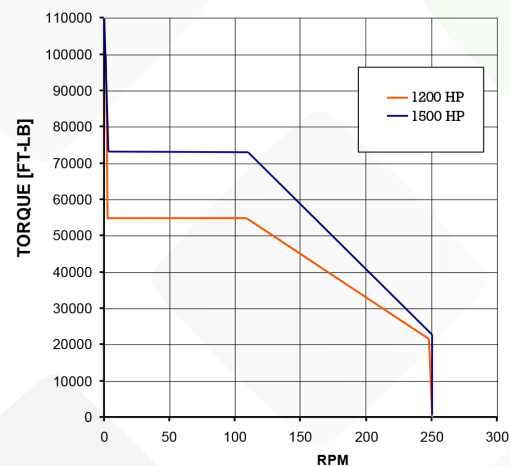

GDM 750/850	1200HP	1500HP
Load Rating (tons)	750	850
Breakout Torque	100,000	110,000
Continuous Torque	55,000	73,500
Max Speed (RPM)	250	250
Motor Horsepower	1200 HP	1500 HP
Hook Weight (lbs)	39,000	44,000
Mud Path	7,500 psi	
	Standard 4" (Optional 3")