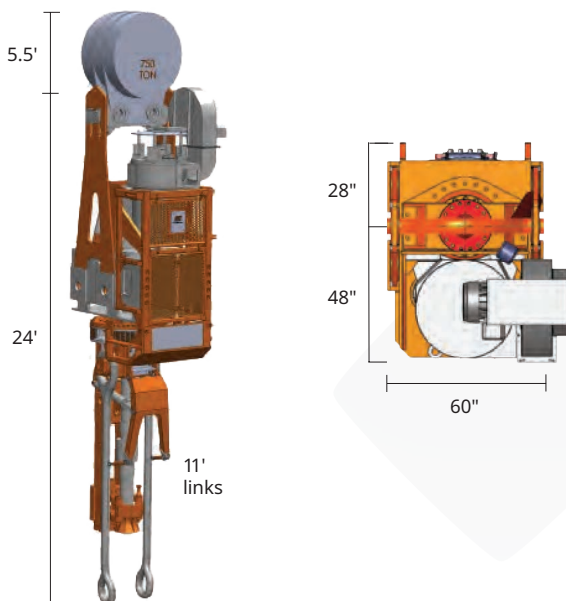

GDM 750/850

The GDM 750/850 is designed to be the most robust and torque dominant top drive available on the market today. The GDM 750/850 gearbox was designed to be the most durable gearbox in the industry aimed at future drilling needs which demanded longer reach horizontal wells and more aggressive down-hole requirements.

GDM 750/850	1200HP	1500HP
Load Rating (tons)	750	850
Breakout Torque	100,000	110,000
Continuous Torque	55,000	73,500
Max Speed (RPM)	250	250
Motor Horsepower	1200 HP	1500 HP
Hook Weight (lbs)	39,000	44,000
Mud Path	7,500 psi	
	Standard 4" (Optional 3")	