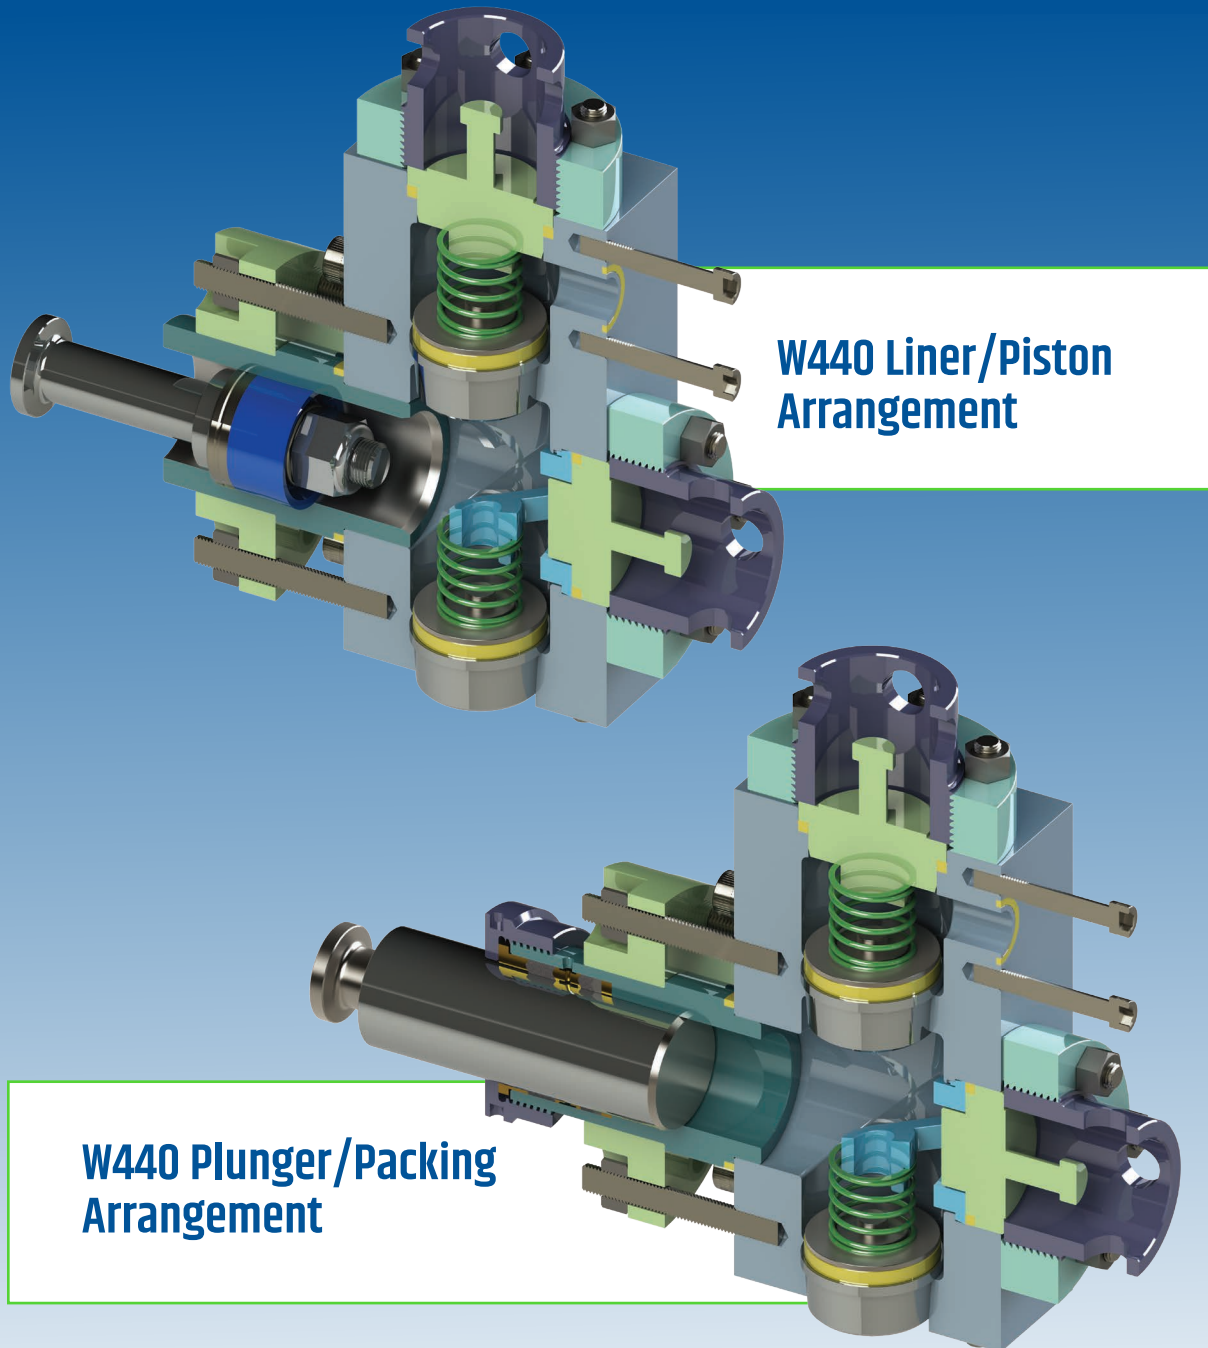

W-440 Fluid End Parts

Premium Oilfield Technologies offers a complete line of fluid end modules and components that are manufactured to OEM specifications and interchangeability. Our modules are machined to precise engineering tolerances. Each forging is machined and heat treated to maintain the best physical properties inside the module and on the surface, thus minimizing washing and stress cracking.

W440 Fluid End

Item #	Part #	QTY	Description
	D-440003	3	Module, studded, W-440 (includes items 5 and 9 thru 14)
1	B-440309	3	Plug, Cylinder Head, W-440
2	B-440321	3	Guide, Lower Valve, W-440
3	B-440323	3	Plug, Valve Cover, W-440
4	B-440343	6	Cover, Valve, W-440
5	D-440003-NS	3	Module, Unstudded W-440
6	D-440342	6	Flange, Valve Cover, W-440
7	W-440.01.001	3	Gasket, Cylinder Head, W-440
8	W-440.01.010	3	Gasket, Valve Cover, W-440
9	W-440.01.011	36	Valve Cover Stud
10	W-440.01.012	36	Hvy Hex Nut
11	W-440.01.005	12	Liner Retainer Stud
12	W-440.01.006	12	Hvy Hex Nut
13	W-440.01.013	6	Discharge Manifold Stud
14	W-440.01.014	6	Hvy Hex Nut
15	W0101	12	Suction Manifold Screw
16	W-440.01.009	12	Module To Frame Screw
17	EO-103-P	3	Discharge Manifold O-Ring, W440

Item #	Part Number	Qty	Description
1	B-440308	3	Rod, Piston, W-440, CS
2	3N7-2215	3	O-Ring
3	See Chart	3	Piston Complete (includes item #2)
4	7403224-P	3	Nut, Piston Rod
5	B-440332	3	Ring, Liner Retainer, W-440
6	See Chart	3	Liner
7	W-440.01.008	3	Gasket, Liner, W-440, NBR

Item#		Caliber® (Replaceable Insert)	Caliber®
1	Valve Assembly	510-41V00-00	510-42V00-HT
2	Valve Seat	510-46S00-05	
3	Valve Insert	NF-4-IA-P	N/A
4	Valve Spring	5710-33	

CORPORATE

Premium Oilfield Technologies - USA