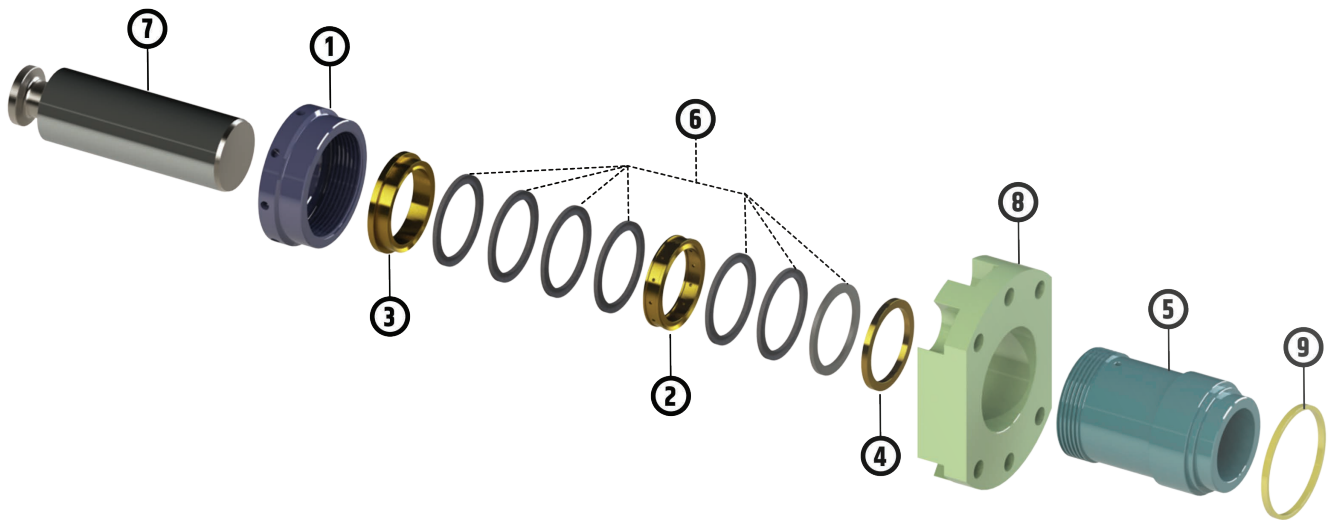

W-440 Fluid End Parts

Premium Oilfield Technologies offers a complete line of fluid end modules and components that are manufactured to OEM specifications and interchangeability. Our modules are machined to precise engineering tolerances. Each forging is machined and heat treated to maintain the best physical properties inside the module and on the surface, thus minimizing washing and stress cracking.

W440 Fluid End

Item #	Part #	QTY	Description
	D-440003	3	Module, studded, W-440 (includes items 5 and 9 thru 14)
1	B-440309	3	Plug, Cylinder Head, W-440
2	B-440321	3	Guide, Lower Valve, W-440
3	B-440323	3	Plug, Valve Cover, W-440
4	B-440343	6	Cover, Valve, W-440
5	D-440003-NS	3	Module, Unstudded W-440
6	D-440342	6	Flange, Valve Cover, W-440
7	W-440.01.001	3	Gasket, Cylinder Head, W-440
8	W-440.01.010	3	Gasket, Valve Cover, W-440
9	W-440.01.011	36	Valve Cover Stud
10	W-440.01.012	36	Hvy Hex Nut
11	W-440.01.005	12	Liner Retainer Stud
12	W-440.01.006	12	Hvy Hex Nut
13	W-440.01.013	6	Discharge Manifold Stud
14	W-440.01.014	6	Hvy Hex Nut
15	W0101	12	Suction Manifold Screw
16	W-440.01.009	12	Module To Frame Screw
17	EO-103-P	3	Discharge Manifold O-Ring, W440

Item #	Part Number	Qty	Description
1	B-440308	3	Rod, Piston, W-440, CS
2	3N7-2215	3	O-Ring
3	See Chart	3	Piston Complete (includes item #2)
4	7403224-P	3	Nut, Piston Rod
5	B-440332	3	Ring, Liner Retainer, W-440
6	See Chart	3	Liner
7	W-440.01.008	3	Gasket, Liner, W-440, NBR

Item#		Caliber® (Replaceable Insert)	Caliber®
1	Valve Assembly	510-41V00-00	510-42V00-HT
2	Valve Seat	510-46S00-05	
3	Valve Insert	NF-4-IA-P	N/A
4	Valve Spring	5710-33	

CORPORATE

Premium Oilfield Technologies - USA