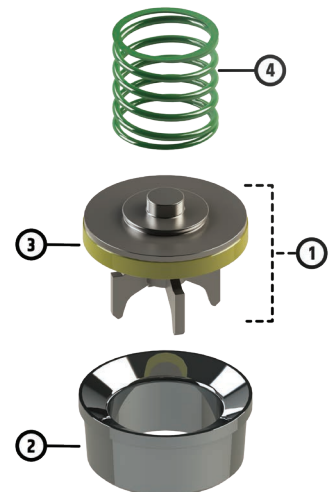

Item #	Part Number	Qty	Description
1	B-440308	3	Rod, Piston, W-440, CS
2	3N7-2215	3	O-Ring
3	See Chart	3	Piston Complete (includes item #2)
4	7403224-P	3	Nut, Piston Rod
5	B-440332	3	Ring, Liner Retainer, W-440
6	See Chart	3	Liner
7	W-440.01.008	3	Gasket, Liner, W-440, NBR

Size	Liner	Piston Complete	Piston Rubber Kit	Bonded Piston
3"	100-74C30-00	411-30A10-00	412-30A10-00	409-30A10-HT
3-1/2"	100-74C34-00	411-34K10-00	412-34K15-00	409-34N10-HT
4"	100-74C40-00	411-40K10-00	412-40K15-00	409-40N10-HT
4-1/2"	100-74C44-00	411-44K10-00	412-44K15-00	409-44N10-HT

Item#		Caliber® (Replaceable Insert)	Caliber®
1	Valve Assembly	510-41V00-00	510-42V00-HT
2	Valve Seat	510-46S00-05	
3	Valve Insert	NF-4-IA-P	N/A
4	Valve Spring	5710-33