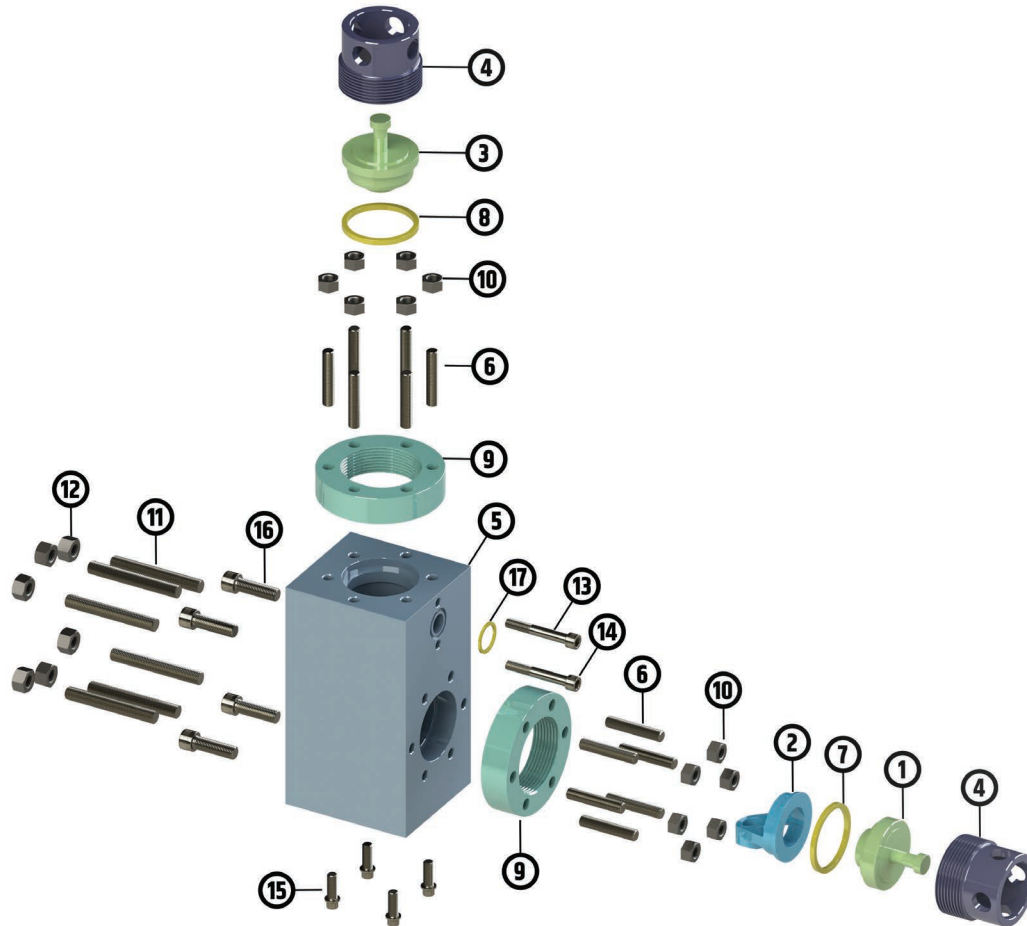

W-440 Fluid End Parts

Premium Oilfield Technologies offers a complete line of fluid end modules and components that are manufactured to OEM specifications and interchangeability. Our modules are machined to precise engineering tolerances. Each forging is machined and heat treated to maintain the best physical properties inside the module and on the surface, thus minimizing washing and stress cracking.

W440 Fluid End

Item #	Part #	QTY	Description
	D-440003	3	Module, studded, W-440 (includes items 5 and 9 thru 14)
1	B-440309	3	Plug, Cylinder Head, W-440
2	B-440321	3	Guide, Lower Valve, W-440
3	B-440323	3	Plug, Valve Cover, W-440
4	B-440343	6	Cover, Valve, W-440
5	D-440003-NS	3	Module, Unstudded W-440
6	D-440342	6	Flange, Valve Cover, W-440
7	W-440.01.001	3	Gasket, Cylinder Head, W-440
8	W-440.01.010	3	Gasket, Valve Cover, W-440
9	W-440.01.011	36	Valve Cover Stud
10	W-440.01.012	36	Hvy Hex Nut
11	W-440.01.005	12	Liner Retainer Stud
12	W-440.01.006	12	Hvy Hex Nut
13	W-440.01.013	6	Discharge Manifold Stud
14	W-440.01.014	6	Hvy Hex Nut
15	W0101	12	Suction Manifold Screw
16	W-440.01.009	12	Module To Frame Screw
17	EO-103-P	3	Discharge Manifold O-Ring, W440

Item #	Part Number	Qty	Description
1	B-440308	3	Rod, Piston, W-440, CS
2	3N7-2215	3	O-Ring
3	See Chart	3	Piston Complete (includes item #2)
4	7403224-P	3	Nut, Piston Rod
5	B-440332	3	Ring, Liner Retainer, W-440
6	See Chart	3	Liner
7	W-440.01.008	3	Gasket, Liner, W-440, NBR

Item#		Caliber® (Replaceable Insert)	Caliber®
1	Valve Assembly	510-41V00-00	510-42V00-HT
2	Valve Seat	510-46S00-05	
3	Valve Insert	NF-4-IA-P	N/A
4	Valve Spring	5710-33	

CORPORATE

Premium Oilfield Technologies - USA