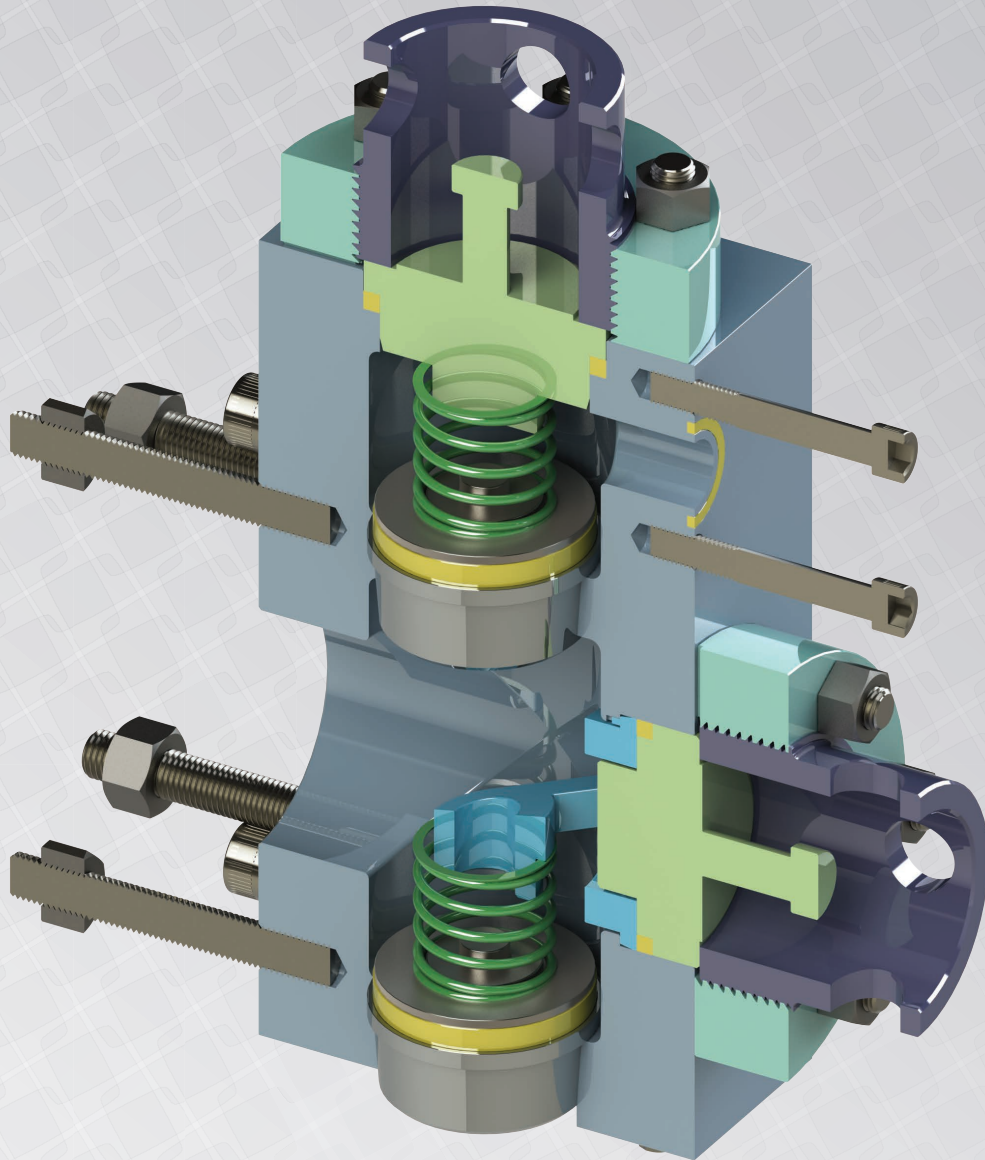

W-440 Fluid End Parts

Premium Oilfield Technologies offers a complete line of fluid end modules and components that are manufactured to OEM specifications and interchangeability. Our modules are machined to precise engineering tolerances. Each forging is machined and heat treated to maintain the best physical properties inside the module and on the surface, thus minimizing washing and stress cracking.

W440 Fluid End

Item #	Part #	QTY	Description
	D-440003	3	Module, studded, W-440 (includes items 5 and 9 thru 14)
1	B-440309	3	Plug, Cylinder Head, W-440
2	B-440321	3	Guide, Lower Valve, W-440
3	B-440323	3	Plug, Valve Cover, W-440
4	B-440343	6	Cover, Valve, W-440
5	D-440003-NS	3	Module, Unstudded W-440
6	D-440342	6	Flange, Valve Cover, W-440
7	W-440.01.001	3	Gasket, Cylinder Head, W-440
8	W-440.01.010	3	Gasket, Valve Cover, W-440
9	W-440.01.011	36	Valve Cover Stud
10	W-440.01.012	36	Hvy Hex Nut
11	W-440.01.005	12	Liner Retainer Stud
12	W-440.01.006	12	Hvy Hex Nut
13	W-440.01.013	6	Discharge Manifold Stud
14	W-440.01.014	6	Hvy Hex Nut
15	W0101	12	Suction Manifold Screw
16	W-440.01.009	12	Module To Frame Screw
17	EO-103-P	3	Discharge Manifold O-Ring, W440

Item #	Part Number	Qty	Description
1	B-440308	3	Rod, Piston, W-440, CS
2	3N7-2215	3	O-Ring
3	See Chart	3	Piston Complete (includes item #2)
4	7403224-P	3	Nut, Piston Rod
5	B-440332	3	Ring, Liner Retainer, W-440
6	See Chart	3	Liner
7	W-440.01.008	3	Gasket, Liner, W-440, NBR

Item#		Caliber® (Replaceable Insert)	Caliber®
1	Valve Assembly	510-41V00-00	510-42V00-HT
2	Valve Seat	510-46S00-05	
3	Valve Insert	NF-4-IA-P	N/A
4	Valve Spring	5710-33	

CORPORATE

Premium Oilfield Technologies - USA