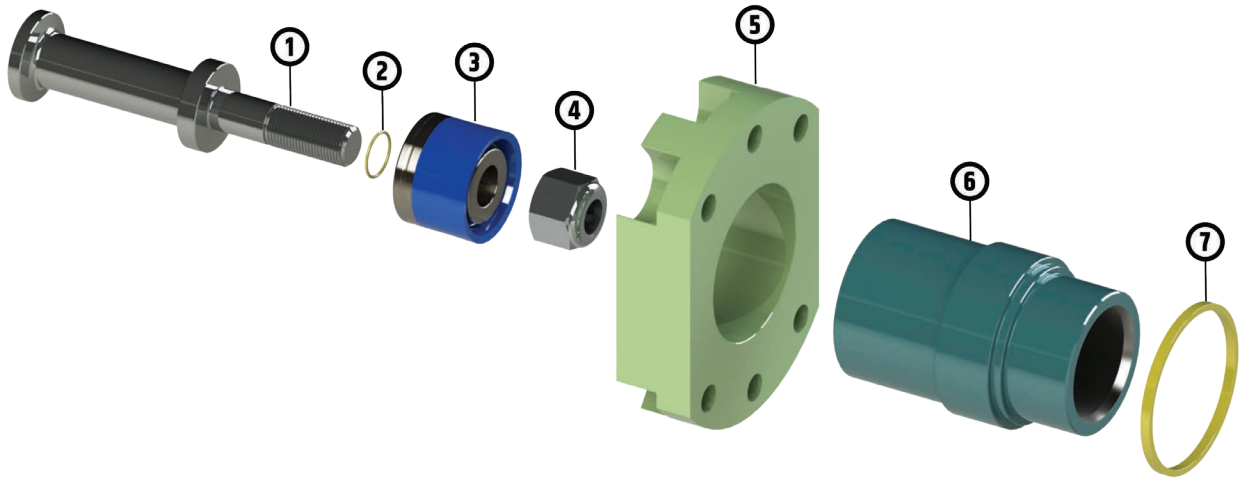

W-440 Fluid End Parts

Premium Oilfield Technologies offers a complete line of fluid end modules and components that are manufactured to OEM specifications and interchangeability. Our modules are machined to precise engineering tolerances. Each forging is machined and heat treated to maintain the best physical properties inside the module and on the surface, thus minimizing washing and stress cracking.

W440 Fluid End

Item #	Part #	QTY	Description
	D-440003	3	Module, studded, W-440 (includes items 5 and 9 thru 14)
1	B-440309	3	Plug, Cylinder Head, W-440
2	B-440321	3	Guide, Lower Valve, W-440
3	B-440323	3	Plug, Valve Cover, W-440
4	B-440343	6	Cover, Valve, W-440
5	D-440003-NS	3	Module, Unstudded W-440
6	D-440342	6	Flange, Valve Cover, W-440
7	W-440.01.001	3	Gasket, Cylinder Head, W-440
8	W-440.01.010	3	Gasket, Valve Cover, W-440
9	W-440.01.011	36	Valve Cover Stud
10	W-440.01.012	36	Hvy Hex Nut
11	W-440.01.005	12	Liner Retainer Stud
12	W-440.01.006	12	Hvy Hex Nut
13	W-440.01.013	6	Discharge Manifold Stud
14	W-440.01.014	6	Hvy Hex Nut
15	W0101	12	Suction Manifold Screw
16	W-440.01.009	12	Module To Frame Screw
17	EO-103-P	3	Discharge Manifold O-Ring, W440

Item #	Part Number	Qty	Description
1	B-440308	3	Rod, Piston, W-440, CS
2	3N7-2215	3	O-Ring
3	See Chart	3	Piston Complete (includes item #2)
4	7403224-P	3	Nut, Piston Rod
5	B-440332	3	Ring, Liner Retainer, W-440
6	See Chart	3	Liner
7	W-440.01.008	3	Gasket, Liner, W-440, NBR

Item#		Caliber® (Replaceable Insert)	Caliber®
1	Valve Assembly	510-41V00-00	510-42V00-HT
2	Valve Seat	510-46S00-05	
3	Valve Insert	NF-4-IA-P	N/A
4	Valve Spring	5710-33	

CORPORATE

Premium Oilfield Technologies - USA